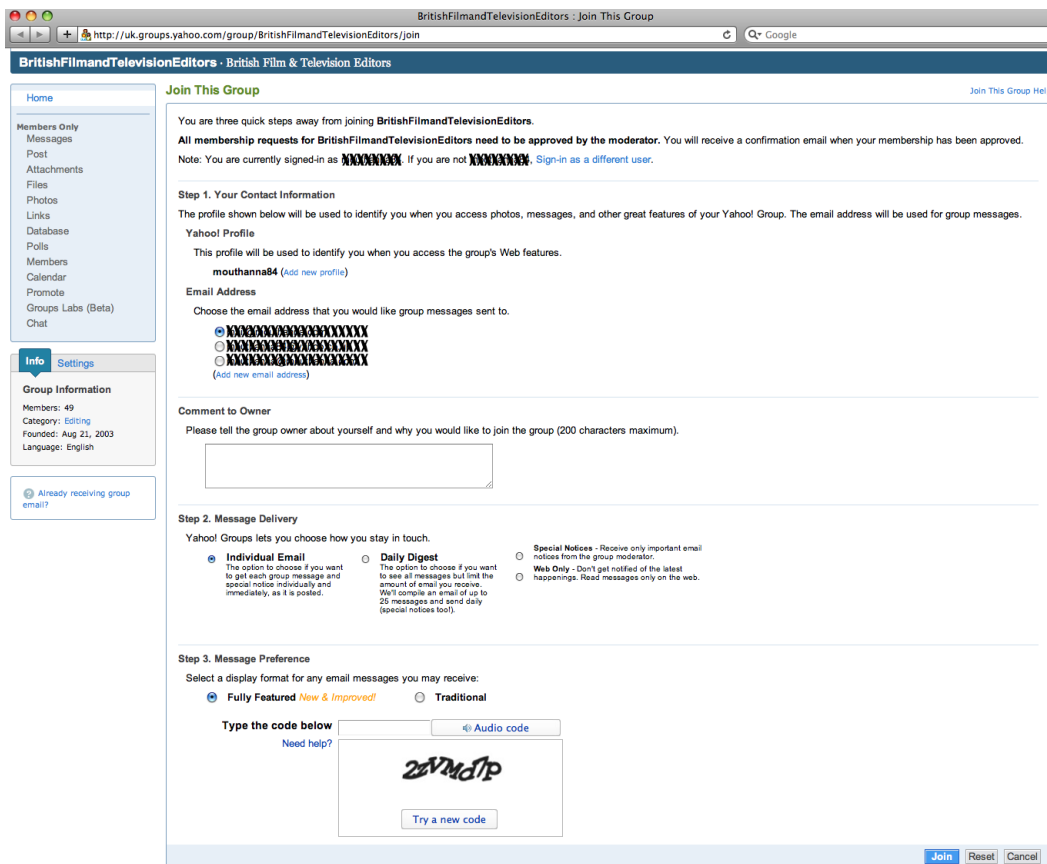

2. Click on “Members’ Area” and then click on the word “here” in the highlighted area as shown below.

3. You will be directed to the Yahoo log in page, log in with your username and password.

4. You are now one click away, set your email preferences and how you would like to receive the group emails, complete this page and click “Join” in the bottom right hand side of the page.